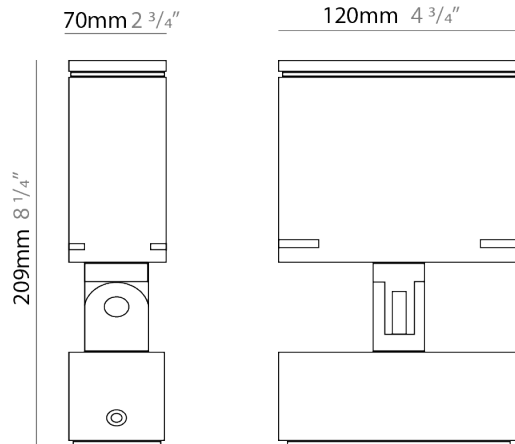

TARGET SURFACE

E9F233- _____ - _____
base number   Finish   Lens
                         Options   Options

1. To build a product code in our configurator select the specify button on the base model # product page
2. To build a manual product code on this datasheet choose from the options listed below in blue font and add the suffix to the base model #

GENERAL

Series: Target
Brand: Platek
Division: Exterior
Mounting Type: Surface
Mounting Location: Above Ground
Subcategory: Flood

PHYSICAL

Shape: Rectangle
Length (mm): 120
Length (in): 4 3/4
Width (mm): 70
Width (in): 2 3/4
Height (mm): 213
Height (in): 8 3/8
Light Distribution: Adjustable / Direct
Screws: A4 stainless steel
Diffuser: Clear tempered glass
Fixture Finish: BLK / WHI / GRY / COR / ANT / BRZ
Fixture Material: Aluminum Die Cast
Cable Details: 2000mm Cable

ELECTRICAL

Lamp Type: LED
Total Output Wattage (W): 16
Dimming: DMX
Driver Included: No
Driver Location: Remote
Driver Type: Constant Current - Universal
Driver Class: Class 2
Input Voltage (V): 120 - 277
Constant Current (MA): 700

LED

Number of LEDs: 8
Color Temperature (°K): RGBW
CRI: >80 CRI
Lamp Life (hrs): 60000
Special LEDs offerings: RGBW

OPTICAL

Optic°: 9 / 24 / 48 / ELL
Adjustability: Rotational 330°; Tilt 90°

RATINGS AND CERTIFICATIONS

Certified By: Certified for North American Standards
IP Rating: IP66
IK Rating: IK08
Bug Rating: B1 U0 G0